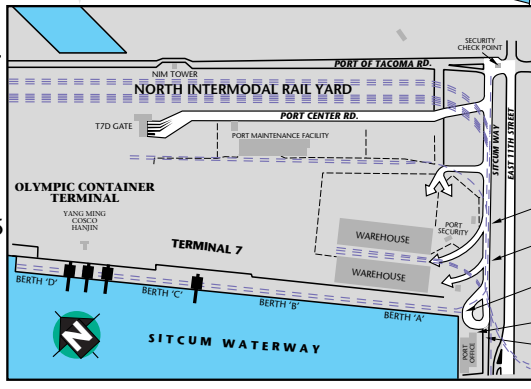

- CES (Customs Exam Station)
- Only exit to Port of Tacoma from south bound 509.
- Port-owned Property
- Key Buildings
- Intermodal Yards
- Rail
- Container Crane
- Certified Truck Scale

Map information current as of August 2005.
Printed September 2005

Truck Routes

- TERMINAL 7 GATE (CONTAINERS)
- TERMINAL 7 (BREAKBULK TRUCKS)
- TRUCK TURN-AROUND
- CUSTOMER SERVICES
- ALTERNATE SECURITY ACCESS